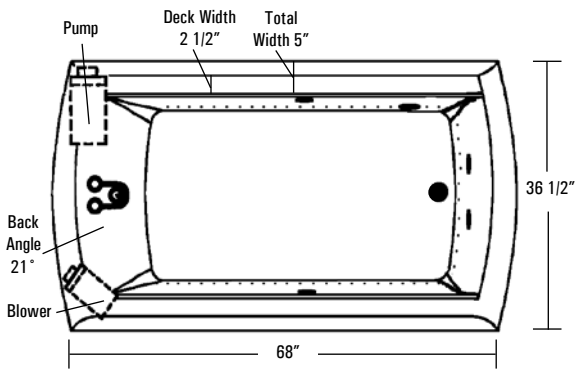

LUXEAIR 34 MOTIF

AQUATIC

LUXEAIR SERIES MODEL # AI34LUX7236 / AI29AIR7236TO (Tub Only)

Rough-In Plumbing Measurements

SPECIFICATIONS:

GENERAL SPECIFICATIONS:

Tub Size	73" x 36 1/2" x 25"
	185 cm x 93.3 cm x 63.5 cm
Bathing Well	46" long
	20" wide
	23" interior depth
Maximum Water Depth	17"
Shipping Weight	250 lbs. / 113 kg
Tub Weight Filled	933 lbs. / 423 kg
Tub Only Weight	106 lbs. / 48 kg
Weight w/Equipment	175 lbs. / 79 kg
Gallons to Overflow	91 gal. / 344 L
Gallons to Operate	72 gal. / 273 L

ELECTRICAL SPECIFICATIONS:

Pump	1.75 HP; 12 AMP; 110V
Inline Heater	1.5 kW; 12.5 AMP; 110V
Requirement	1-15 AMP 2 pole, separate circuit required protected with Class A GFCI
Blower	1 HP; 10.5 AMP; 110V
Requirement	1-15 AMP 1 pole, separate circuit required protected with Class A GFCI

This whirlpool will need to be hard wired to the breaker box. Three outlets will be supplied on the whirlpool.

This unit is not recommended for shower installations.

STANDARD EQUIPMENT:

1. **7 Hydrotherapy Jets including:**
2. 4 Full Size Pressure-Flo Hydrotherapy Jets
   - 2 StressEaz Neck & Shoulder Therapy Jets
   - 1 Recessed Rotary Massage Jet
3. **Air Bath System:**
4. 55 Air Jets
   - 1 HP Variable Speed Air Blower with 20-Minute Timer
   - Electronic Control Panel
   - 3 Massage Settings: Constant, Wave and Pulse
   - Automatic Purge and Dry Cycle
   - 600 Watt Air Heating System
5. **Aquatic Quality Features:**
- 1.75 HP Run-Dry Pump with 20-Minute Timer
  - 1.5 kW Inline Maintenance Heater
  - "Quiet Pad" Anti-Vibration Pump Mount for Quiet Pump Operation
  - Slip Resistant Floor
  - Pre-leveled ABS Support Base
  - Heat-bent Rigid PVC Piping for Optimum Sanitary Conditions
  - Durable, Easy to Clean, Lucite® Cast Acrylic Surface
  - Available in 8 Standard No-Charge Colors
7. **UL & IAPMO Listed, Factory Tested**
8. **Limited Lifetime Warranty**

OPTIONAL EQUIPMENT:

- Chromatherapy LED Lighting
- Comfort Pillow - Oval or Rectangle
- Jet Finish
  - Chrome, Polished Brass, Gold, Polished Nickel or Satin Nickel
- Bolt-On Grab Bar
  - White, Biscuit, Chrome, Polished Brass, Gold, Polished Nickel, Satin Nickel or Oil Rubbed Bronze
- Lift & Turn Waste and Overflow
  - Chrome, Polished Brass, Gold, Polished Nickel, Satin Nickel or Oil Rubbed Bronze
- Cable Drive Waste and Overflow
  - Chrome, Polished Brass, Gold, Polished Nickel, Satin Nickel, Oil Rubbed Bronze or Color Matched (Bone, White and Biscuit Only)
- Hand Held Jet - Chrome or Polished Brass
- Premium Colors

All acrylic colors featured by Aquatic match the industry's leading fixture manufacturers.

**Fax-On-Demand
Document # 1292**

The manufacturer accepts a 1/4" variance. There are variations on each tub and specifications are subject to change as we improve upon our product as required. The dimensions needed for site preparation and structure building should be measured from the tub; Aquatic Industries, Inc. assumes no responsibility for preparatory work.